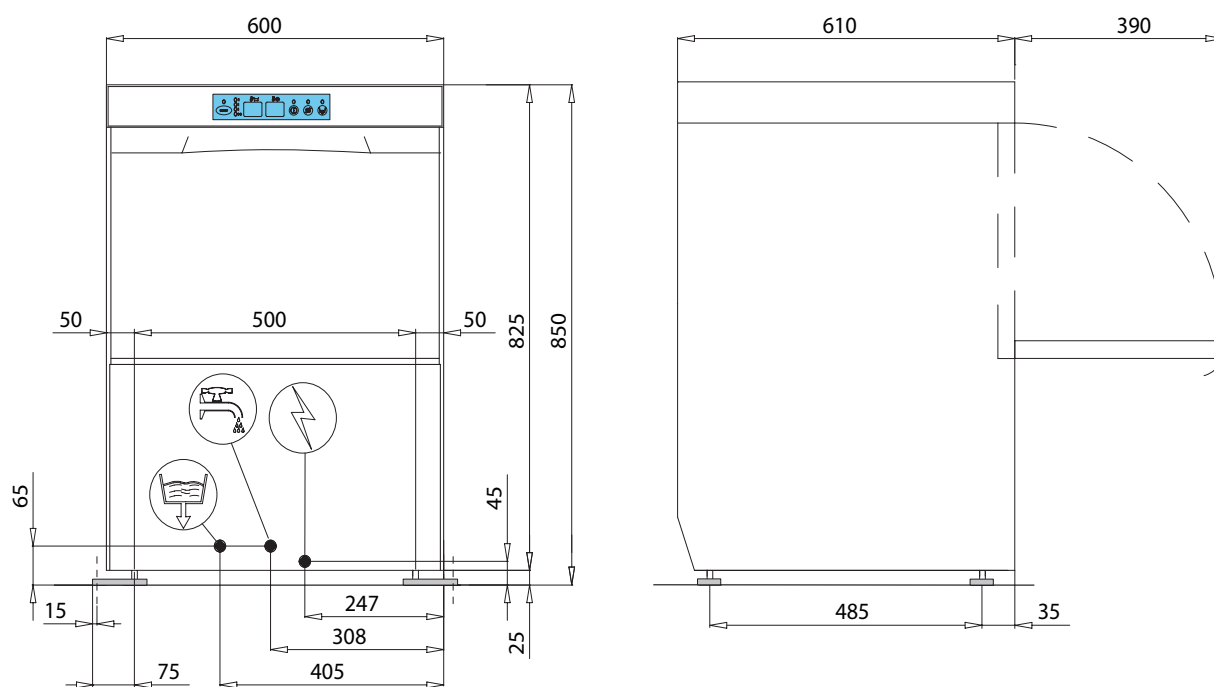

RM-50 MARINE DISHWASHER

The RM-50 is the perfect underbench machine for ships. Legs are designed to bolt to the floor.

Standard Features

- No neutral
- Self cleaning system
- Digital temperature display
- Thermostop
- Built-in drain pump
- Built-in detergent/rinse aid dispenser

**WATER
SAVING**

**ECO
FRIENDLY**

Power supply	400V 60 Hz
Total power	5.15KW
Total current	15 Amp
Wash tank capacity	16.5 ltrs
Water consumption (per cycle)	2.3 ltrs
Rinsing temp (approx)	85°C
Rack size	500mm x 500mm
Tallest washable item	325mm
Weight (empty)	63.5 kg
Drain hose diameter	Ø 24mm
Water connection (Hot*)	3/4" hose