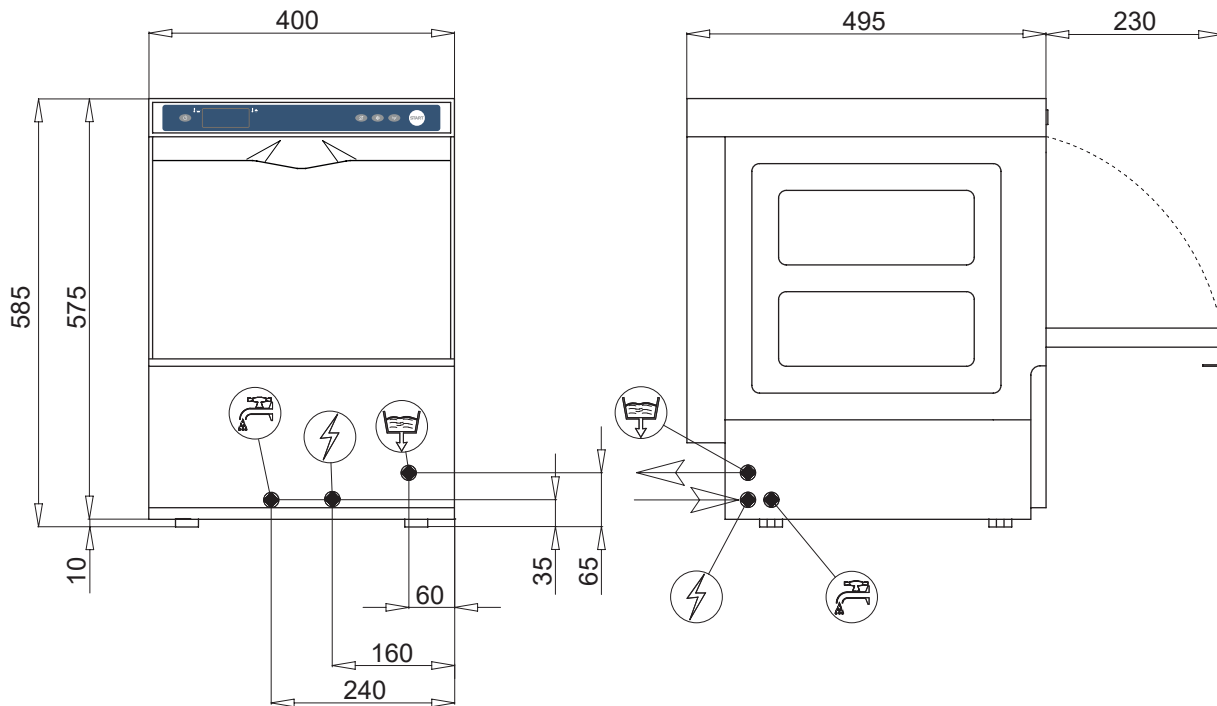

RB-35 BENCHTOP GLASS WASHER

The RB-35 is ideal for bars, coffee shops, wine cellars, takeaway and other food outlets that need to comply with HACCP guidelines.

Standard Features

- Door safety switch
- Thermostop
- Built-in detergent/rinse aid dispenser
- Soft touch panel showing temperature
- Gravity drained

**WATER
SAVING**

**ECO
FRIENDLY**

Power supply	240V 50Hz
Total power	2.19KW
Total current	10 Amp
Wash tank capacity	12 ltrs
Water consumption (per cycle)	1.4 ltrs
Rinsing temp (approx)	85°C
Rack size	350mm x 350mm
Tallest washable item	195mm
Weight (empty)	28 kg
Drain hose diameter	Ø 24mm
Water connection (Hot*)	3/4" hose

*Connect to hot water for optimum performance