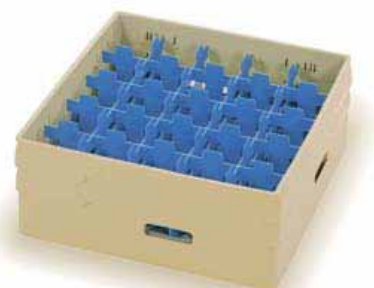

Compartment basket with two heightened frame, grey

	Glass ø	Glass h	Pc	Colour Code
014G-2-024G	110 mm	170 mm	16	yellow
015G-2-025G	87 mm	170 mm	25	blue
016G-2-026G	72 mm	170 mm	36	white
017G-2-027G	60 mm	170 mm	49	red
018G-2-028G	52 mm	170 mm	64	green

Compartment basket with three heightened frame, grey

	Glass ø	Glass h	Pc	Colour Code
014G-3-024G	110 mm	220 mm	16	yellow
015G-3-025G	87 mm	220 mm	25	blue
016G-3-026G	72 mm	220 mm	36	white
017G-3-027G	60 mm	220 mm	49	red
018G-3-028G	52 mm	220 mm	64	green

All Baskets also available in beige.

Ridged compartments - no water-marks - no polishing.

Compartment basket for glasses with two heightened frames. Note that compartments and frames are very firmly fixed to the basket. For easy handling it is important that the heights of glasses and the basket are as carefully aligned as possible.